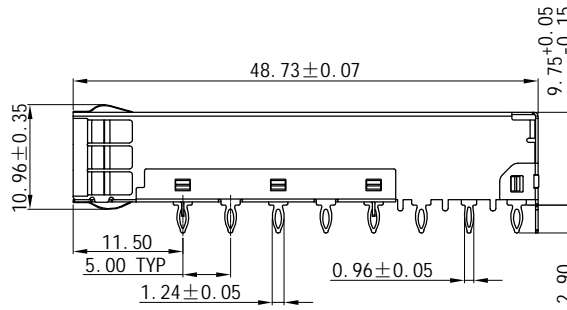

受控编号: QR-SF-002-002

CUSTOMER DRAWING

REV.	CHANGE CONTENT	DATE
A	FIRST ISSUED	20121107
B	Updated drawings	20140109
C	Updated drawings	20140319
D	Updated drawings	20150604
E	Updated drawings	20151022
F	Updated drawings	20160118
G	ADD PART NO.	20180323
H	Updated drawings	20190109
J	Updated drawings	20191125

NOTE:
1. MATERIAL
CAGE: COPPER-NICKEL ALLOY
EMI SPRINGS: PHOSPHOR COPPER
2. PLATING
CAGE: SEE TABLE
EMI SPRINGS: Ni FOR ALL
3. TEMPERATURE:
OPERATION: -40° C~+85° C
STORAGE: -55° C~+105° C

TABLE

YT PART NUMBER	YF PART NUMBER	DESCRIPTION	PLATING
1071011W006	K869-00-Y046	SFP+1X1 CAGE (Press-fit) WITH LOGO	NON-PLATING
29407W00006	K869-00-Y069	SFP+1X1 CAGE (Press-fit) WITHOUT LOGO	NON-PLATING
1071011W035		SFP+1X1 CAGE (Press-fit) WITH LOGO	NICKEL 30u"-80u"
1071011W036		SFP+1X1 CAGE (Press-fit) WITHOUT LOGO	NICKEL 30u"-80u"

RoHS Compliant

WOHU 苏州沃虎电子科技有限公司
Tel:4001048018 http://www.wohu-tek.com

第三视角	A3 SIZE	SCALE 比例 2:1	UNIT 单位 mm	CUSTOMER: 客户 MODEL NO: 型号	N/A N/A

TOLERANCES
公差
.X ±0.25
.XX ±0.13
.XXX ±0.10
ANGLES: ±2°

Material:
材质
SEE NOTE
Finish:
电镀
SEE NOTE
SHEET 1 OF 2
第 页 共 页

Designed:
设计
Henry
Checked:
审核
Jerry
Approved:
核准
Robin

NAME:
名称
SFP+1X1 CAGE WITH EMI CLIP
DWG NO:
图号
ESFP10011401-C
PART NO:
料号
SEE TABLE
REV.
版本
J

1

2

3

4