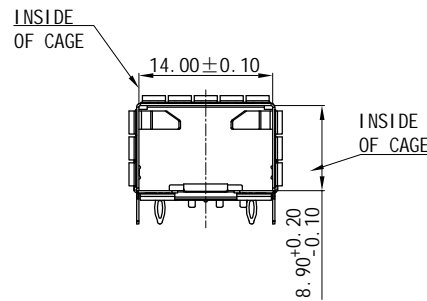

受控编号: QR-SF-002-002

CUSTOMER DRAWING

REV.	CHANGE CONTENT	DATE
A	FIRST ISSUED	20121107
B	Updated drawings	20140109
C	Updated drawings	20140319
D	Updated drawings	20150604
E	Updated drawings	20151022
F	Updated drawings	20160118
G	ADD PART NO.	20180323
H	Updated drawings	20190109
J	Updated drawings	20191125

NOTE:
1. MATERIAL
CAGE: COPPER-NICKEL ALLOY
EMI SPRINGS: PHOSPHOR COPPER
2. PLATING
CAGE: SEE TABLE
EMI SPRINGS: Ni FOR ALL
3. TEMPERATURE:
OPERATION: -40° C~+85° C
STORAGE: -55° C~+105° C

TABLE

YT PART NUMBER	YF PART NUMBER	DESCRIPTION	PLATING
1071011W006	K869-00-Y046	SFP+1X1 CAGE (Press-fit) WITH LOGO	NON-PLATING
29407W00006	K869-00-Y069	SFP+1X1 CAGE (Press-fit) WITHOUT LOGO	NON-PLATING
1071011W035		SFP+1X1 CAGE (Press-fit) WITH LOGO	NICKEL 30u"-80u"
1071011W036		SFP+1X1 CAGE (Press-fit) WITHOUT LOGO	NICKEL 30u"-80u"

RoHS Compliant

WOHU 苏州沃虎电子科技有限公司
Tel:4001048018 http://www.wohu-tek.com

第三视角	A3 SIZE	SCALE 比例 2:1	UNIT 单位 mm	CUSTOMER: 客户 MODEL NO: 型号	N/A N/A

TOLERANCES
公差
.X ±0.25
.XX ±0.13
.XXX ±0.10
ANGLES: ±2°

Material:
材质
SEE NOTE
Finish:
电镀
SEE NOTE
SHEET 1 OF 2
第 页 共 页

Designed:
设计
Henry
Checked:
审核
Jerry
Approved:
核准
Robin

NAME:
名称
SFP+1X1 CAGE WITH EMI CLIP
DWG NO:
图号
ESFP10011401-C
PART NO:
料号
SEE TABLE
REV.
版本
J

1

2

3

4