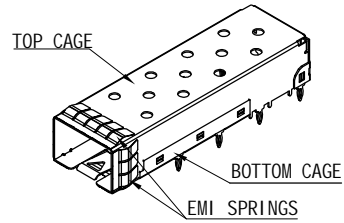

受控编号: QR-SF-002-002

CUSTOMER DRAWING

REV.	CHANGE CONTENT	DATE
A	FIRST ISSUED	20121107
B	Updated drawings	20140109
C	Updated drawings	20140319
D	Updated drawings	20150604
E	Updated drawings	20151022
F	Updated drawings	20160118
G	ADD PART NO.	20180323
H	Updated drawings	20190109
J	Updated drawings	20191125

NOTE:
1. MATERIAL
CAGE: COPPER-NICKEL ALLOY
EMI SPRINGS: PHOSPHOR COPPER
2. PLATING
CAGE: SEE TABLE
EMI SPRINGS: Ni FOR ALL
3. TEMPERATURE:
OPERATION: -40° C~+85° C
STORAGE: -55° C~+105° C

TABLE

YT PART NUMBER	YF PART NUMBER	DESCRIPTION	PLATING
1071011W006	K869-00-Y046	SFP+1X1 CAGE (Press-fit) WITH LOGO	NON-PLATING
29407W00006	K869-00-Y069	SFP+1X1 CAGE (Press-fit) WITHOUT LOGO	NON-PLATING
1071011W035		SFP+1X1 CAGE (Press-fit) WITH LOGO	NICKEL 30u"-80u"
1071011W036		SFP+1X1 CAGE (Press-fit) WITHOUT LOGO	NICKEL 30u"-80u"

RoHS Compliant

WOHU 苏州沃虎电子科技有限公司
Tel:4001048018 http://www.wohu-tek.com

第三视角	A3 SIZE	SCALE 比例 2:1	UNIT 单位 mm	CUSTOMER: 客户 MODEL NO: 型号	N/A N/A

TOLERANCES
公差
.X ±0.25
.XX ±0.13
.XXX ±0.10
ANGLES: ±2°

Material:
材质
SEE NOTE
Finish:
电镀
SEE NOTE
SHEET 1 OF 2
第 页 共 页

Designed:
设计
Henry
Checked:
审核
Jerry
Approved:
核准
Robin

NAME:
名称
SFP+1X1 CAGE WITH EMI CLIP
DWG NO:
图号
ESFP10011401-C
PART NO:
料号
SEE TABLE
REV.
版本
J

1

2

3

4