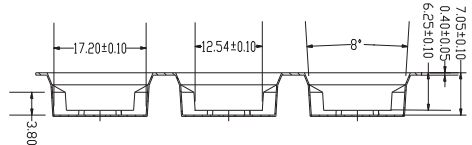

DESIGND BY:
Sunny.Xu

TEL: +86 400 1048 018

WEB: WWW.WOHU-TEK.COM

C. ELECTRICAL SPECIFICATIONS @25°C

1. OCL: 200uH Min @ 100KHz 0.1V with 14mA DC BIAS
2. Leakage Inductance: 0.5uH Max @ 100KHz, 0.1V
3. DCR: 1000mΩ Max
4. Turns Ratio: 1CT:1CT±5%
5. Insertion Loss: -1.0 dB Max @ 1-100 MHz
-2.0 dB Max @ 100-250 MHz
6. Return Loss: -16 dB Min @ $1 \leq f \leq 40$ MHz
-16+10log(f/40) dB Min @ $40 < f \leq 250$ MHz, where f is in MHz
7. Cross Talk: -30 dB Typ @ 1-250 MHz
8. Common Mode Rejection Ratio: -30 dB Typ @ 1-250 MHz
9. Isolation Hipot: 1500VAC 1mA 60S
10. Operating temperature 0°C to +70°C
11. Storage temperature -40°C to +85°C
12. PoE Support 30W: Each channel support 720mA DC balance current

 苏州沃虎电子科技有限公司 Su Zhou Voohu Electronic Tech.Co.Ltd	TITLE: 2. 5/5GBASE-T	SIZE A4	UNITS MM[INCH]	GENERAL TOLERANCES UNLESS SPECIFIED		APPROVED BY: Geoffrey.Song
	PART NO.: WHSQ24706-1P G	SACLE 1:1	REV A0	.xx±0.35 .x±0.30	.x°±3.0° .x°±2.0°	CHECKED BY: Elvis.Song
	REMARK:	SHEET 2/3		.xx±0.25 .xxx±0.10	.xx°±1.5° .xxx°±1.0°	DESIGND BY: Sunny.Xu

TEL: +86 400 1048 018

WEB: WWW.WOHU-TEK.COM

D. PACKAGE INFORMATION

Two Reel

Inner Carton

Five Inner Carton

Export Carton

Package Quantity:
 One Reel=350Pcs
 One Inner Carton=350*2=700Pcs
 One Export Carton=700*5=3500Pcs

VOOHU 苏州沃虎电子科技有限公司
 Su Zhou Voohu Electronic Tech.Co.Ltd

TITLE: 2. 5/5GBASE-T
 SIZE A4
 UNITS MM[INCH]
 GENERAL TOLERANCES UNLESS SPECIFIED
 APPROVED BY: Geoffrey.Song

PART NO.: WHSQ24706-1P G
 SACLE 1:1
 REV A0
 CHECKED BY: Elvis.Song