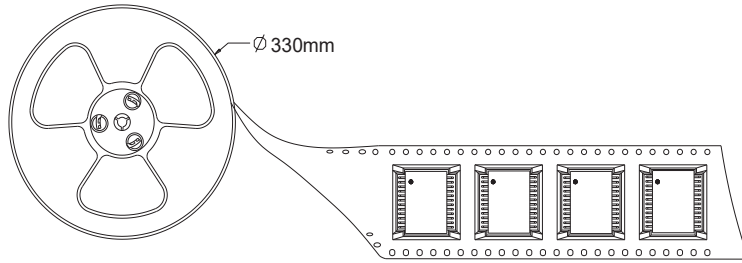

DESIGND BY:
Sunny.Xu

TEL: +86 400 1048 018

WEB: WWW.WOHU-TEK.COM

C. ELECTRICAL SPECIFICATIONS @25°C

1. OCL: 200uH Min @ 100KHz 0.1V with 14mA DC BIAS
2. Leakage Inductance: 0.5uH Max @ 100KHz, 0.1V
3. DCR: 1000mΩ Max
4. Turns Ratio: 1CT:1CT±5%
5. Insertion Loss: -1.0 dB Max @ 1-100 MHz
-2.0 dB Max @ 100-250 MHz
6. Return Loss: -16 dB Min @ $1 \leq f \leq 40$ MHz
-16+10log(f/40) dB Min @ $40 < f \leq 250$ MHz, where f is in MHz
7. Cross Talk: -30 dB Typ @ 1-250 MHz
8. Common Mode Rejection Ratio: -30 dB Typ @ 1-250 MHz
9. Isolation Hipot: 1500VAC 1mA 60S
10. Operating temperature 0°C to +70°C
11. Storage temperature -40°C to +85°C
12. PoE Support 30W: Each channel support 720mA DC balance current

 苏州沃虎电子科技有限公司 Su Zhou Voohu Electronic Tech.Co.Ltd	TITLE: 2. 5/5GBASE-T	SIZE A4	UNITS MM[INCH]	GENERAL TOLERANCES UNLESS SPECIFIED		APPROVED BY: Geoffrey.Song
	PART NO.: WHSQ24706-1P G	SACLE 1:1	REV A0	.xx±0.35 .x±0.30	.x°±3.0° .x°±2.0°	CHECKED BY: Elvis.Song
	REMARK:	SHEET 2/3		.xx±0.25 .xxx±0.10	.xx°±1.5° .xxx°±1.0°	DESIGND BY: Sunny.Xu

TEL: +86 400 1048 018

WEB: WWW.WOHU-TEK.COM

D. PACKAGE INFORMATION

Two Reel

Inner Carton

Five Inner Carton

Export Carton

Package Quantity:
 One Reel=350Pcs
 One Inner Carton=350*2=700Pcs
 One Export Carton=700*5=3500Pcs