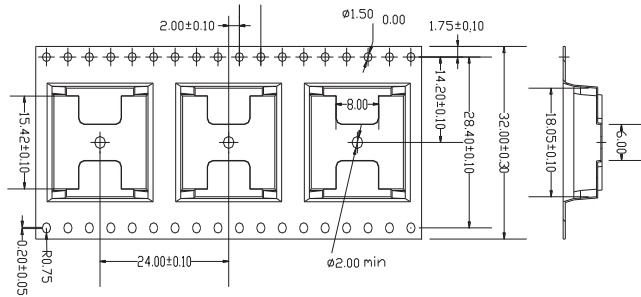

DESIGND BY:
Sunny.Xu

TEL: +86 400 1048 018

WEB: WWW.WOHU-TEK.COM

C. ELECTRICAL SPECIFICATIONS @25°C

1. OCL: 200uH Min @ 100KHz 0.1V with 14mA DC BIAS
2. Leakage Inductance: 0.5uH Max @ 100KHz, 0.1V
3. DCR: 1000mΩ Max
4. Turns Ratio: 1CT:1CT±5%
5. Insertion Loss: -1.0 dB Max @ 1-100 MHz
-2.0 dB Max @ 100-250 MHz
6. Return Loss: -16 dB Min @ $1 \leq f \leq 40$ MHz
-16+10log(f/40) dB Min @ $40 < f \leq 250$ MHz, where f is in MHz
7. Cross Talk: -30 dB Typ @ 1-250 MHz
8. Common Mode Rejection Ratio: -30 dB Typ @ 1-250 MHz
9. Isolation Hipot: 1500VAC 1mA 60S
10. Operating temperature 0°C to +70°C
11. Storage temperature -40°C to +85°C
12. PoE Support 30W: Each channel support 720mA DC balance current

 苏州沃虎电子科技有限公司 Su Zhou Voohu Electronic Tech.Co.Ltd	TITLE: 2. 5/5GBASE-T	SIZE A4	UNITS MM[INCH]	GENERAL TOLERANCES UNLESS SPECIFIED		APPROVED BY: Geoffrey.Song
	PART NO.: WHSQ24706-1P G	SACLE 1:1	REV A0	.xx±0.35 .x±0.30	.x°±3.0° .x°±2.0°	CHECKED BY: Elvis.Song
	REMARK:	SHEET 2/3		.xx±0.25 .xxx±0.10	.xx°±1.5° .xxx°±1.0°	DESIGND BY: Sunny.Xu

TEL: +86 400 1048 018

WEB: WWW.WOHU-TEK.COM

D. PACKAGE INFORMATION

Two Reel

Inner Carton

Five Inner Carton

Export Carton

Package Quantity:
 One Reel=350Pcs
 One Inner Carton=350*2=700Pcs
 One Export Carton=700*5=3500Pcs

VOOHU 苏州沃虎电子科技有限公司
 Su Zhou Voohu Electronic Tech.Co.Ltd

TITLE: 2. 5/5GBASE-T
 SIZE A4
 UNITS MM[INCH]
 GENERAL TOLERANCES UNLESS SPECIFIED
 APPROVED BY: Geoffrey.Song

PART NO.: WHSQ24706-1P G
 SACLE 1:1
 REV A0
 CHECKED BY: Elvis.Song