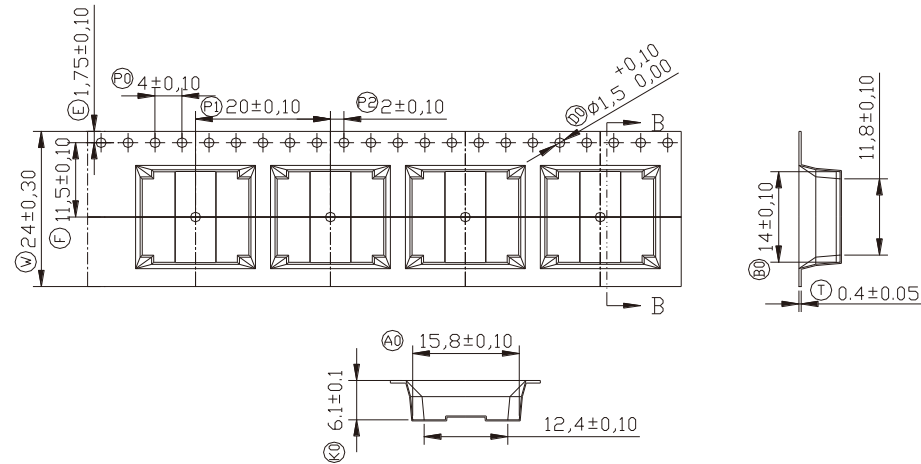

SHEET  
1/3

$.xx \pm 0.25$   
 $.xxx \pm 0.10$

DESIGND BY:  
Sunny.Xu

### D. PACKAGE INFORMATION

Package Quantity:  
 One Reel=450Pcs  
 One Inner Carton=450\*2=900Pcs  
 One Export Carton=900\*5=4500Pcs

**VOOHU** 苏州沃虎电子科技有限公司  
 Su Zhou Voohu Electronic Tech.Co.Ltd

TITLE: 10G BASE-T	SIZE A4	UNITS MM[INCH]	GENERAL TOLERANCES UNLESS SPECIFIED		APPROVED BY: Geoffrey.Song
PART NO.: WHSM24P01 G	SACLE 1:1	REV A0	x±0.35	x°±3.0°	CHECKED BY: Elvis.Song
REMARK:	SHEET 2/3		.xx±0.25	.xx°±1.5°	DESIGND BY: Sunny.Xu
			.xxx±0.10	.xxx°±1.0°	