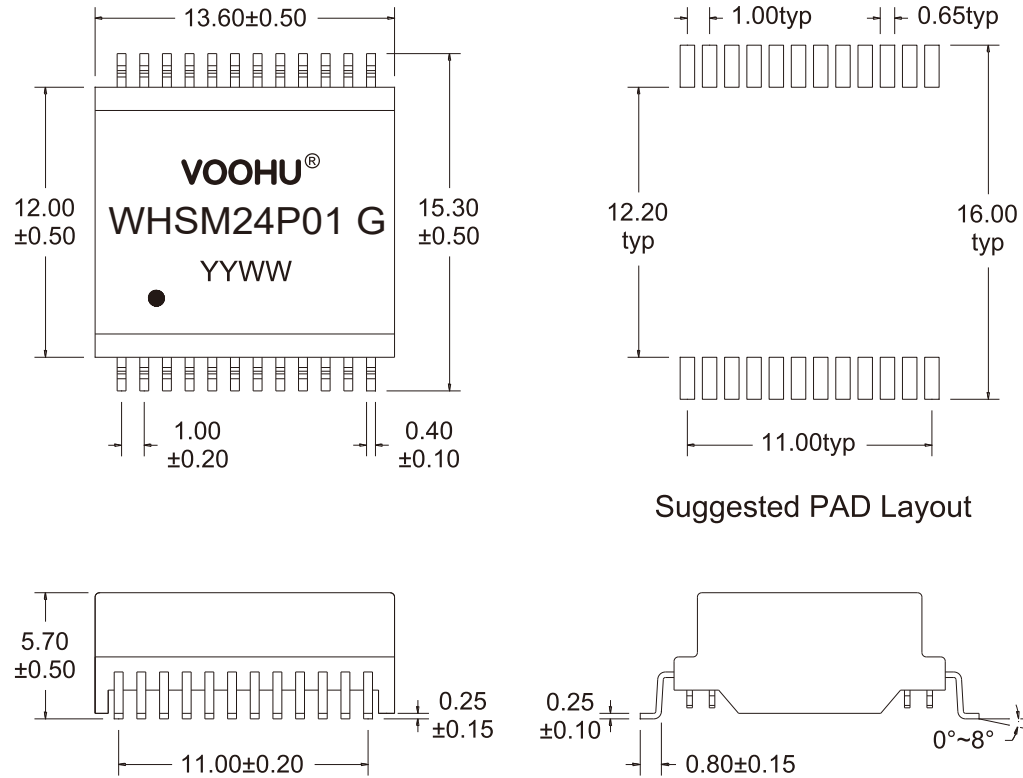

A. MECHANICAL(unit:mm)

B. SCHEMATICS

**VOOHU** 苏州沃虎电子科技有限公司  
Su Zhou Voohu Electronic Tech.Co.Ltd

TITLE:  
10G BASE-T

SIZE  
A4

UNITS  
MM[INCH]

GENERAL TOLERANCES  
UNLESS SPECIFIED

APPROVED BY:  
Geoffrey.Song

PART NO.:  
WHSM24P01 G

SACLE  
1:1

REV  
A0

$x \pm 0.35$   
 $.x \pm 0.30$

CHECKED BY:  
Elvis.Song

TEL: +86 400 1048 018

WEB: [WWW.WOHU-TEK.COM](http://WWW.WOHU-TEK.COM)

REMARK:

### D. PACKAGE INFORMATION

Package Quantity:  
 One Reel=450Pcs  
 One Inner Carton=450\*2=900Pcs  
 One Export Carton=900\*5=4500Pcs

**VOOHU** 苏州沃虎电子科技有限公司  
 Su Zhou Voohu Electronic Tech.Co.Ltd

TITLE: 10G BASE-T	SIZE A4	UNITS MM[INCH]	GENERAL TOLERANCES UNLESS SPECIFIED		APPROVED BY: Geoffrey.Song
PART NO.: WHSM24P01 G	SACLE 1:1	REV A0	x±0.35	x°±3.0°	CHECKED BY: Elvis.Song
REMARK:	SHEET 2/3		.xx±0.25	.xx°±1.5°	DESIGND BY: Sunny.Xu
			.xxx±0.10	.xxx°±1.0°	

### E. RECOMMEND REFLOW SOLDERING CURVE

**VOOHU** 苏州沃虎电子科技有限公司  
Su Zhou Voohu Electronic Tech.Co.Ltd

TITLE: 10G BASE-T	SIZE A4	UNITS MM[INCH]	GENERAL TOLERANCES UNLESS SPECIFIED		APPROVED BY: Geoffrey.Song
PART NO.: WHSM24P01 G	SACLE 1:1	REV A0	x±0.35	x°±3.0°	CHECKED BY: Elvis.Song
REMARK:	SHEET 3/3		.xx±0.25	.xx°±1.5°	DESIGND BY: Sunny.Xu
			.xxx±0.10	.xxx°±1.0°	