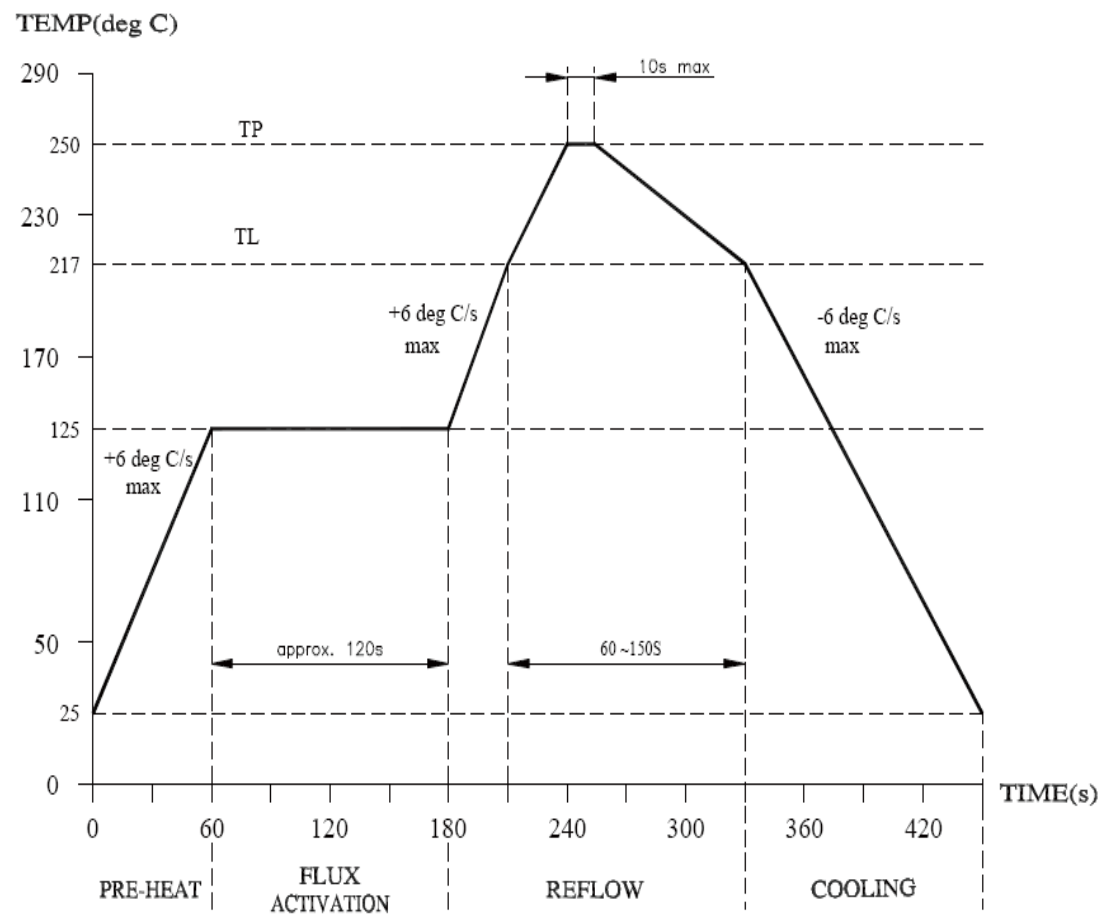

E. RECOMMEND REFLOW SOLDERING CURVE

VOOHU 苏州沃虎电子科技有限公司
Su Zhou Voohu Electronic Tech.Co.Ltd

TITLE: 10G BASE-T	SIZE A4	UNITS MM[INCH]	GENERAL TOLERANCES UNLESS SPECIFIED		APPROVED BY: Geoffrey.Song
PART NO.: WHSM24P01 G	SACLE 1:1	REV A0	x±0.35	x°±3.0°	CHECKED BY: Elvis.Song
REMARK:	SHEET 3/3		.xx±0.25	.xx°±1.5°	DESIGND BY: Sunny.Xu
			.xxx±0.10	.xxx°±1.0°	

TEL: +86 400 1048 018

WEB: WWW.WOHU-TEK.COM