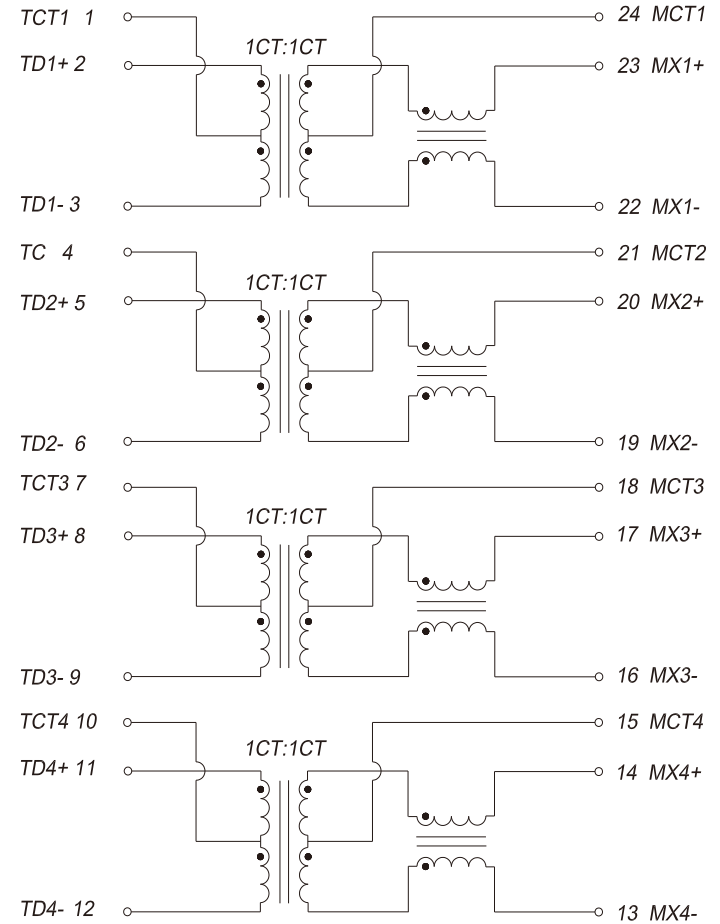

A. MECHANICAL(unit:mm)

B. SCHEMATICS

**VOOHU** 苏州沃虎电子科技有限公司  
Su Zhou Voohu Electronic Tech.Co.Ltd

TITLE:  
10G BASE-T

SIZE  
A4

UNITS  
MM[INCH]

GENERAL TOLERANCES  
UNLESS SPECIFIED

APPROVED BY:  
Geoffrey.Song

PART NO.:  
WHSM24P01 G

SACLE  
1:1

REV  
A0

$x \pm 0.35$   
 $.x \pm 0.30$

CHECKED BY:  
Elvis.Song

TEL: +86 400 1048 018

WEB: [WWW.WOHU-TEK.COM](http://WWW.WOHU-TEK.COM)

REMARK:

### D. PACKAGE INFORMATION

Package Quantity:  
 One Reel=450Pcs  
 One Inner Carton=450\*2=900Pcs  
 One Export Carton=900\*5=4500Pcs

**VOOHU** 苏州沃虎电子科技有限公司  
 Su Zhou Voohu Electronic Tech.Co.Ltd

TITLE: 10G BASE-T	SIZE A4	UNITS MM[INCH]	GENERAL TOLERANCES UNLESS SPECIFIED		APPROVED BY: Geoffrey.Song
PART NO.: WHSM24P01 G	SACLE 1:1	REV A0	x±0.35	x°±3.0°	CHECKED BY: Elvis.Song
REMARK:	SHEET 2/3		.xx±0.25	.xx°±1.5°	DESIGND BY: Sunny.Xu
			.xxx±0.10	.xxx°±1.0°	

### E. RECOMMEND REFLOW SOLDERING CURVE

**VOOHU** 苏州沃虎电子科技有限公司  
Su Zhou Voohu Electronic Tech.Co.Ltd

TITLE: 10G BASE-T	SIZE A4	UNITS MM[INCH]	GENERAL TOLERANCES UNLESS SPECIFIED		APPROVED BY: Geoffrey.Song
PART NO.: WHSM24P01 G	SACLE 1:1	REV A0	x±0.35	x°±3.0°	CHECKED BY: Elvis.Song
REMARK:	SHEET 3/3		.xx±0.25	.xx°±1.5°	DESIGND BY: Sunny.Xu
			.xxx±0.10	.xxx°±1.0°	